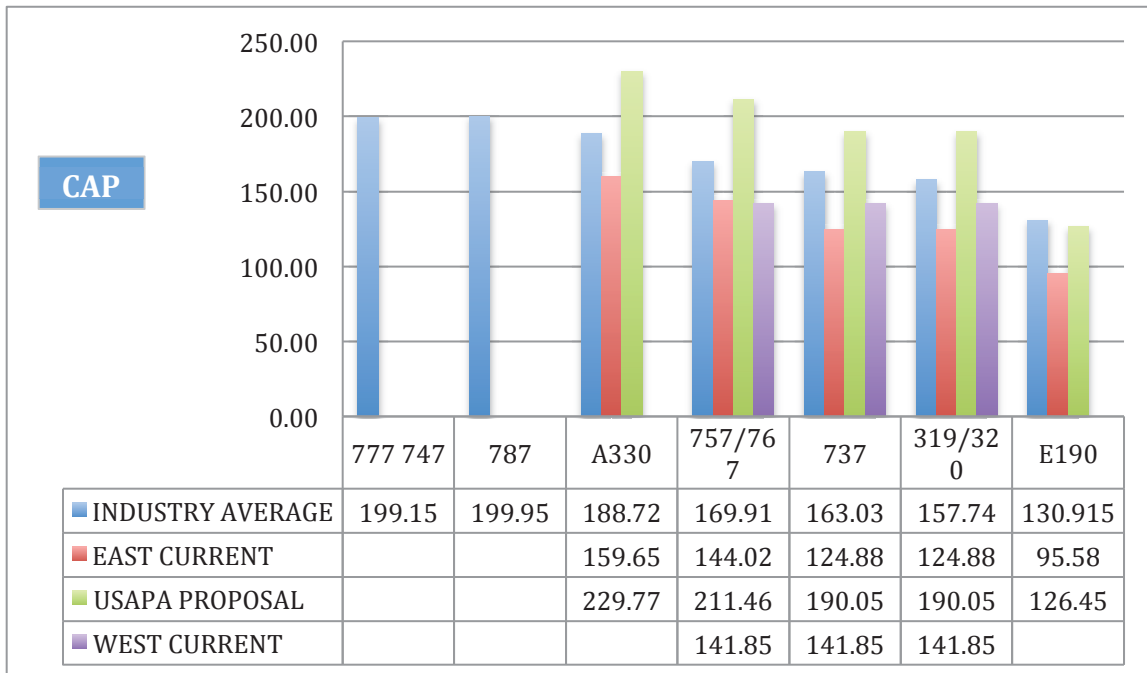

Airlines Considered for Comparison

DAL	AIRT
AMR	SPIRIT
UAL	HAW
CAL	REPUBLIC
JBLU	ALK
LUV	

This is based on the most recent data available as of 8/01/2011