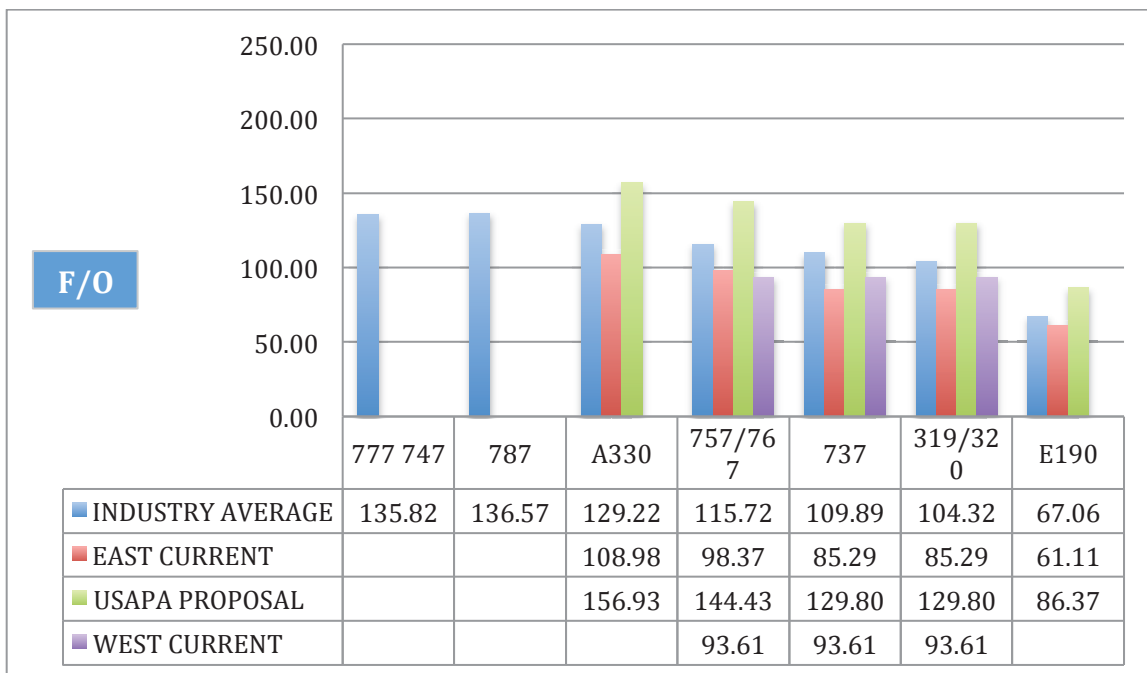

Airlines Considered for Comparison

DAL	AIRT
AMR	SPIRIT
UAL	HAW
CAL	REPUBLIC
JBLU	ALK
LUV	

This is based on the most recent data available as of 8/01/2011